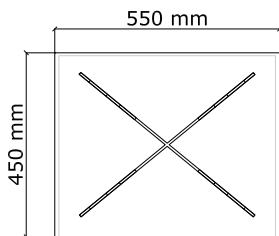

F2-13

CELLINI BEDSIDE TABLE IN STRAW MARQUETRY AND PATINATED STEEL BASE

HEIGHT	650 mm	25.50"
WIDTH	550 mm	22.00"
DEPTH	450 mm	18.00"

SIZES: Custom sizes available.
FINISHES: Straw marquetry and patinated steel base.

top

front