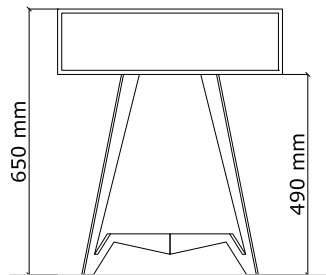

F2-13

CELLINI BEDSIDE TABLE IN STRAW MARQUETRY AND PATINATED STEEL BASE

HEIGHT	650 mm	25.50"
WIDTH	550 mm	22.00"
DEPTH	450 mm	18.00"

SIZES: Custom sizes available.
FINISHES: Straw marquetry and patinated steel base.

top

front