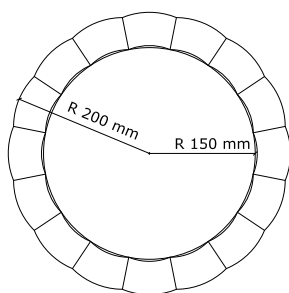

K9-08

CIRCULAR WAVE TRAY AND MIRROR IN ANTIQUED PARCHMENT

DIAMETER 400 mm 16.00"
 HEIGHT 40 mm 1.50"

SIZES: Custom sizes available.
 FINISHES: Antiqued Parchment .

front

side