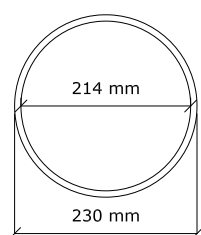

L2-03

CIRCULAR WASTE PAPER BASKET IN PENSHELL AND BONE

DIAMETER 230 mm 9.25"
HEIGHT 300 mm 12.0"

SIZES: Custom sizes available.

FINISHES: Penshell and bone

Shell range

Shagreen

plan

front