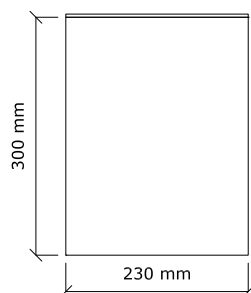

L2-03

CIRCULAR WASTE PAPER BASKET IN PENSHELL AND BONE

DIAMETER 230 mm 9.25"
HEIGHT 300 mm 12.0"

SIZES: Custom sizes available.

FINISHES: Penshell and bone

Shell range

Shagreen

plan

front