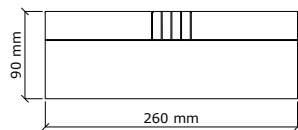

H22-18+12

RECTANGULAR BOX IN BLACK STONE, BLACK LIP SHELL AND BRASS DETAIL

WIDTH	260 mm	10.50"
DEPTH	180 mm	7.25"
HEIGHT	90 mm	3.50"

SIZES: Medium.
Custom sizes available.

FINISHES: Black stone, black lip and brass detail
Shell range
Shagreen
Eggshell

front