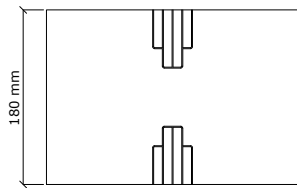

### RECTANGULAR BOX IN BLACK STONE, BLACK LIP SHELL AND BRASS DETAIL

WIDTH	260 mm	10.50"
DEPTH	180 mm	7.25"
HEIGHT	90 mm	3.50"

**SIZES:** Medium.  
Custom sizes available.

**FINISHES:** Black stone, black lip and brass detail  
Shell range  
Shagreen  
Eggshell