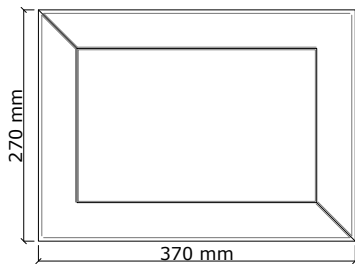

H4-26

DESKTOP JEWELLERY BOX IN SEA EGGSHELL AND BRASS TRIM

HEIGHT	110 mm	4.50"
WIDTH	370 mm	14.75"
DEPTH	270 mm	10.75"

SIZES: Custom sizes available.
 FINISHES: Sea eggshell and brass trim
 Custom colours available
 Shell range
 Shagreen

top

front