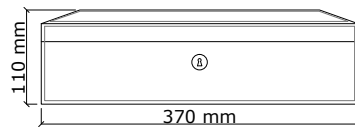

H4-26

DESKTOP JEWELLERY BOX IN SEA EGGSHELL AND BRASS TRIM

HEIGHT	110 mm	4.50"
WIDTH	370 mm	14.75"
DEPTH	270 mm	10.75"

SIZES: Custom sizes available.
FINISHES: Sea eggshell and brass trim
Custom colours available
Shell range
Shagreen

front